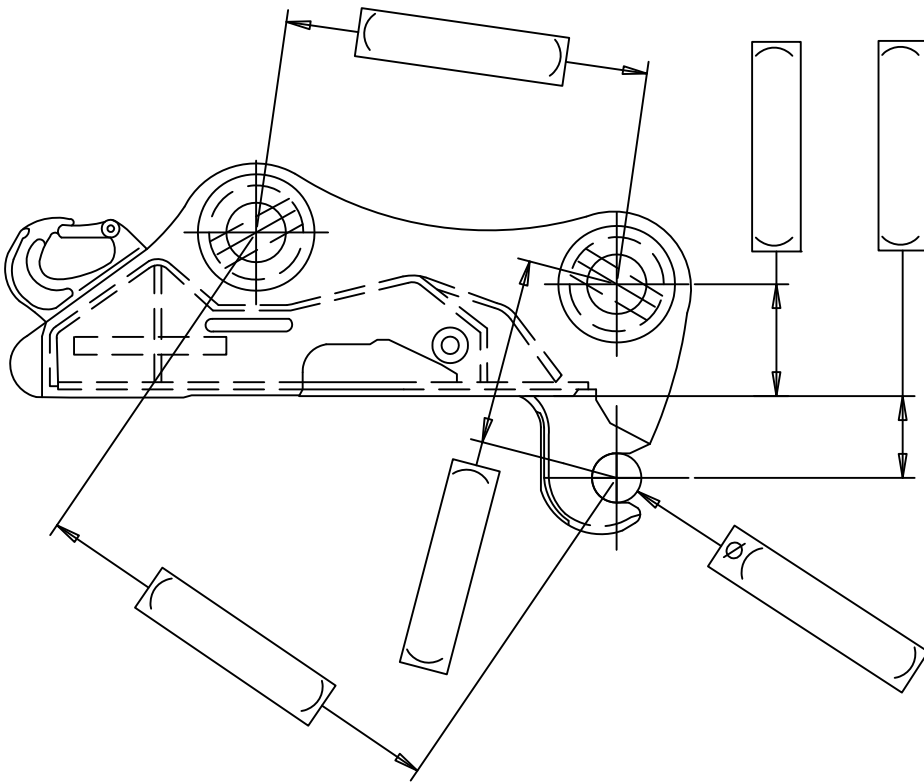

Volvo S Type coupler Take-off Sheet.

Machine Make:

Coupler Model:

Coupler Make:

Customer Name:

Authorized by:

Date:

Comments/Special Instructions:

Check Size:

S1

S2

S3

Side View

Front View

Nye Manufacturing Ltd.

3585 Mavis Rd. Mississauga, ON Canada. L5C 1T7