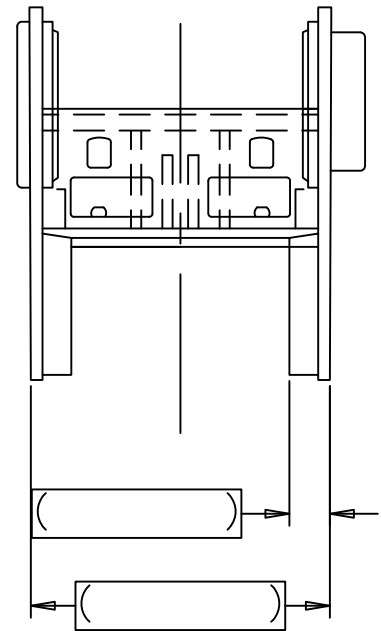

Volvo S Type coupler Take-off Sheet.

Machine Make:

Coupler Model:

Coupler Make:

Customer Name:

Authorized by:

Date:

Comments/Special Instructions:

Check Size:

S1

S2

S3

Side View

Front View

Nye Manufacturing Ltd.

3585 Mavis Rd. Mississauga, ON Canada. L5C 1T7